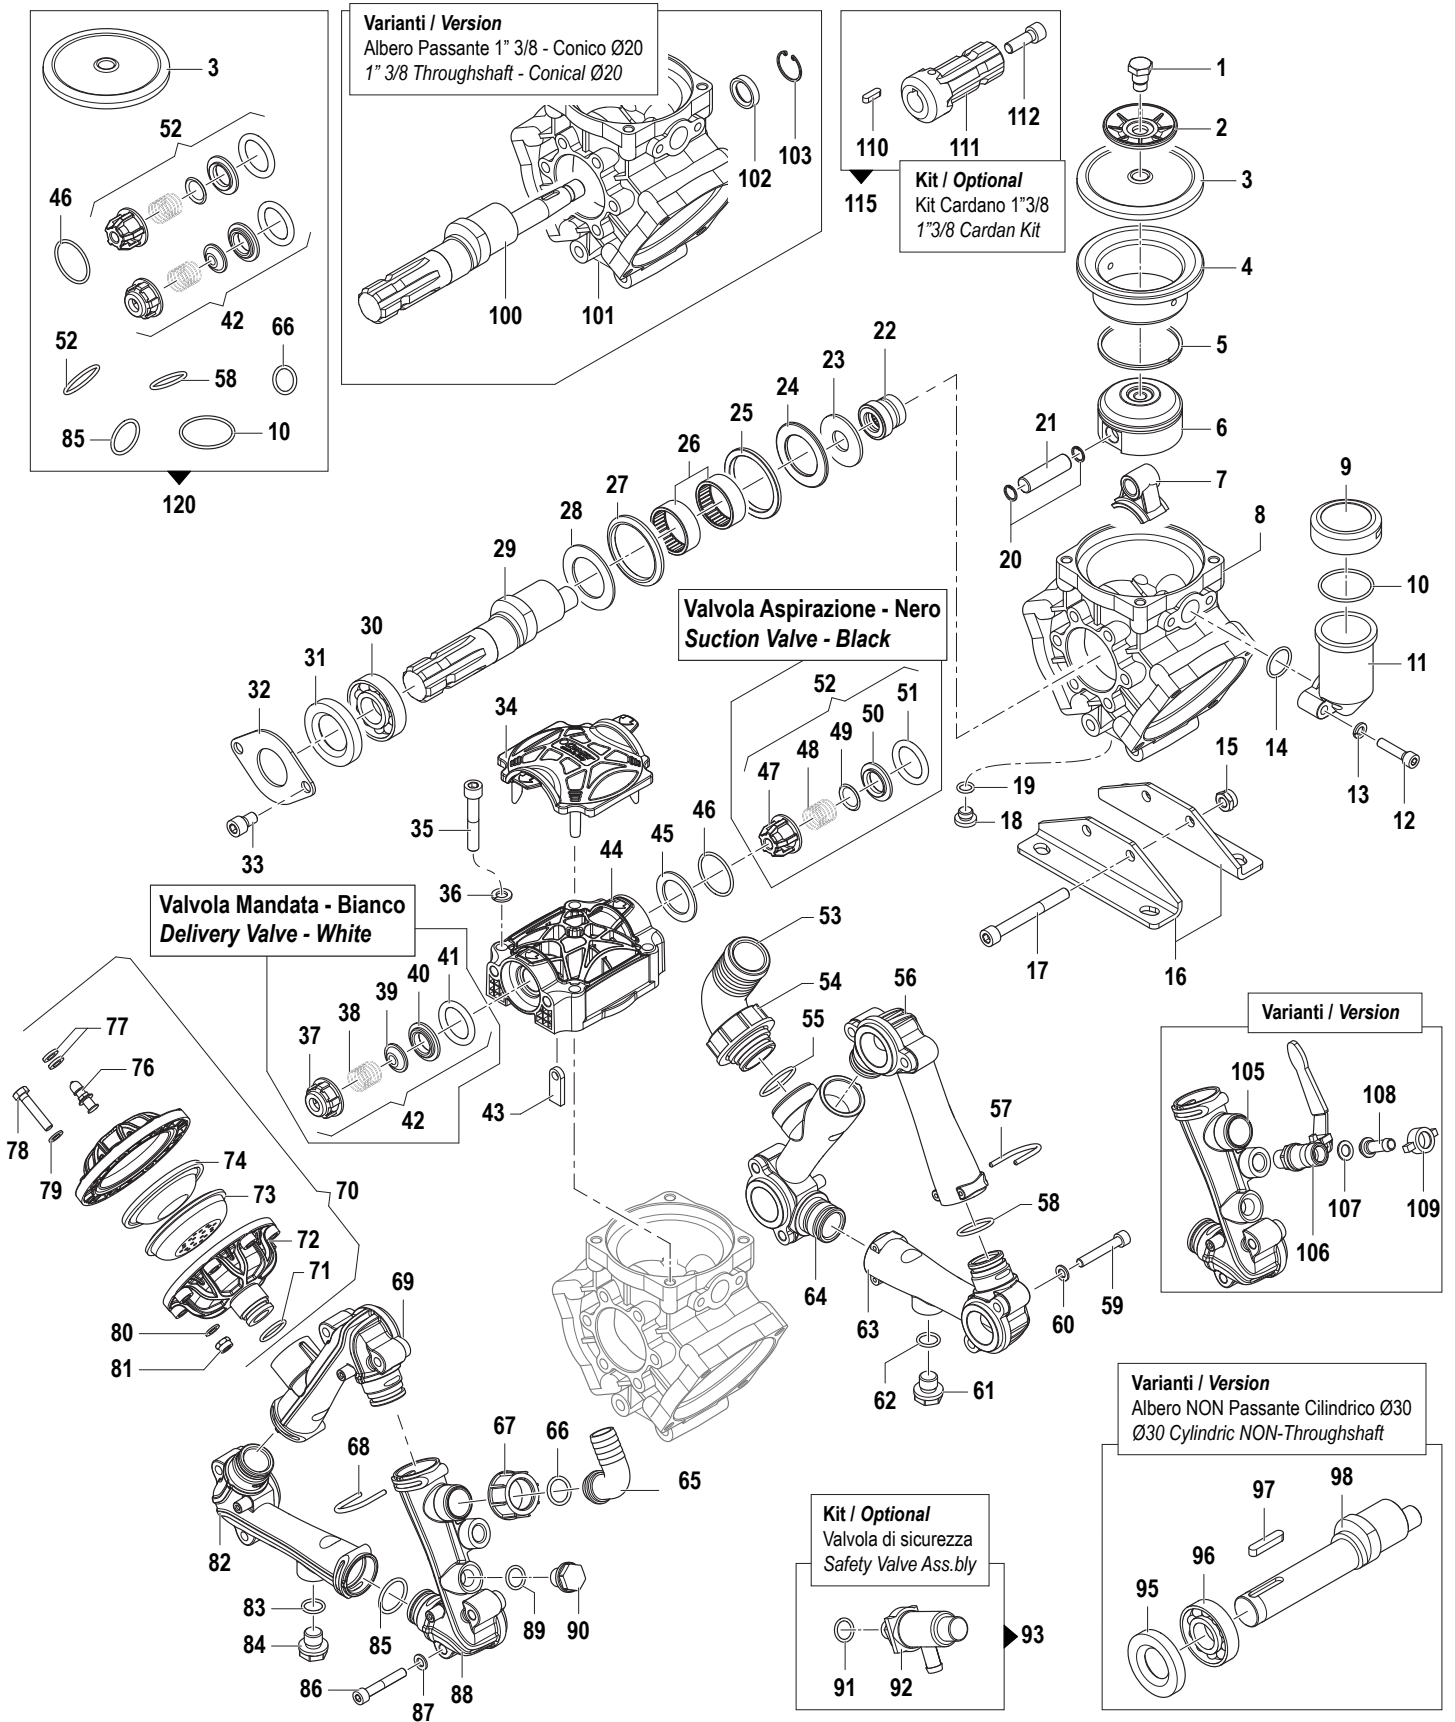

# BP Series

BP 115 - BP 135

Pompe a Membrana - Diaphragm Pumps

550 RPM

**Pompa Base**  
**Standard Pump**

Albero NON Passante 1"3/8M, con Piedi  
 1"3/8M NON-Throughshaft, with Feet