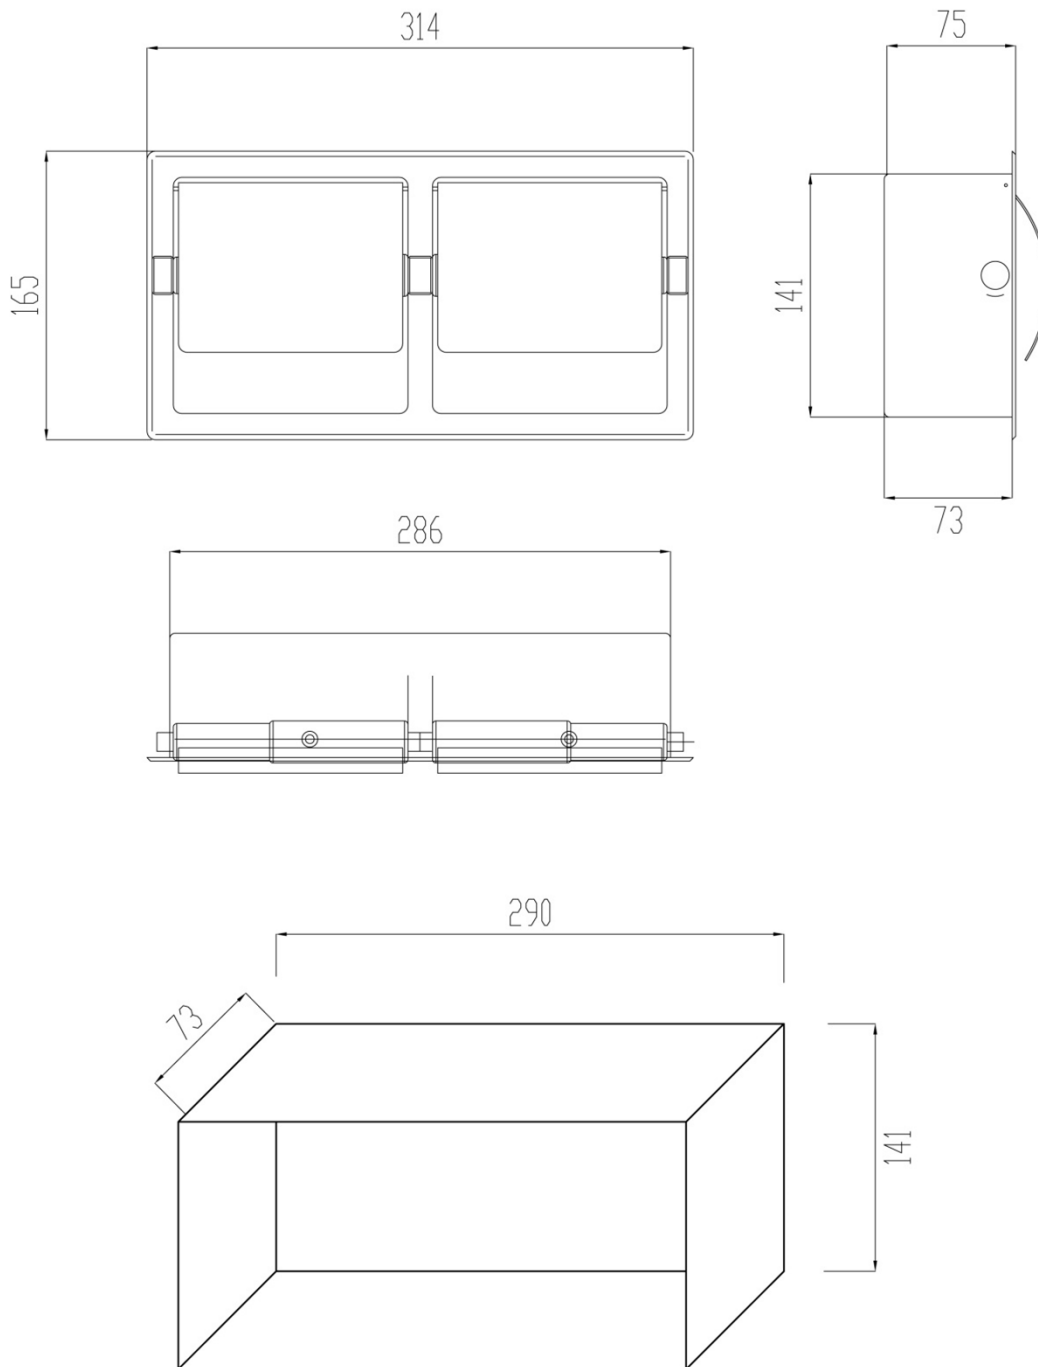

Double toilet paper holder

- Recessed double toilet paper dispenser.
- Made in stainless steel.
- Satin finished.
- Suitable for two toilet domestic rolls use.
- Durability and resistance against rust and corrosion.

TECHNICAL DATA

- Made in stainless steel AISI 304.
- Dimensions: 165 hight x 314 width x 75 depth (mm).
- Toilet roll: domestic type.
- Fixing material included.
- Maintenance: stainless steel needs maintenance because dust can eventually damage the chrome in stainless steel. We recommend monthly cleaning with a special stainless steel cleaning product.

SUGGESTED TEXT FOR PRESCRIPTION

NOFER or similar, recessed double toilet paper holder, made in stainless steel AISI 304. Dimensions: 165 hight x 314 width x 75 depth (mm).

NOFER S.L.
 Avenida de la fama, 118
 08940 · Cornellà de Llobregat (Barcelona)
 Tel +34 934 742 423 · Fax +34 934 743 548
 export@nofer.com · www.nofer.com

Related Products

05007.B

05015.S

05101.S

05105.S

05107.S

05109.S

TECHNICAL DRAWING