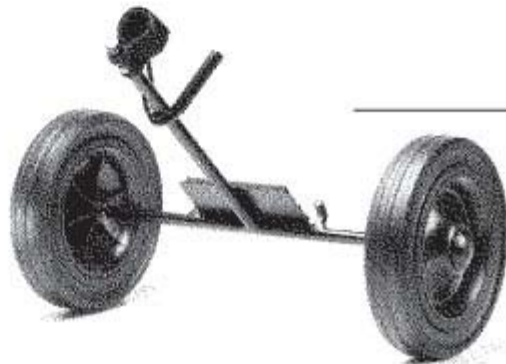

Accessory and brush

CA 330

15-02-2015

Part List ID
E06312

17

_____ 1

_____ 2

_____ 3