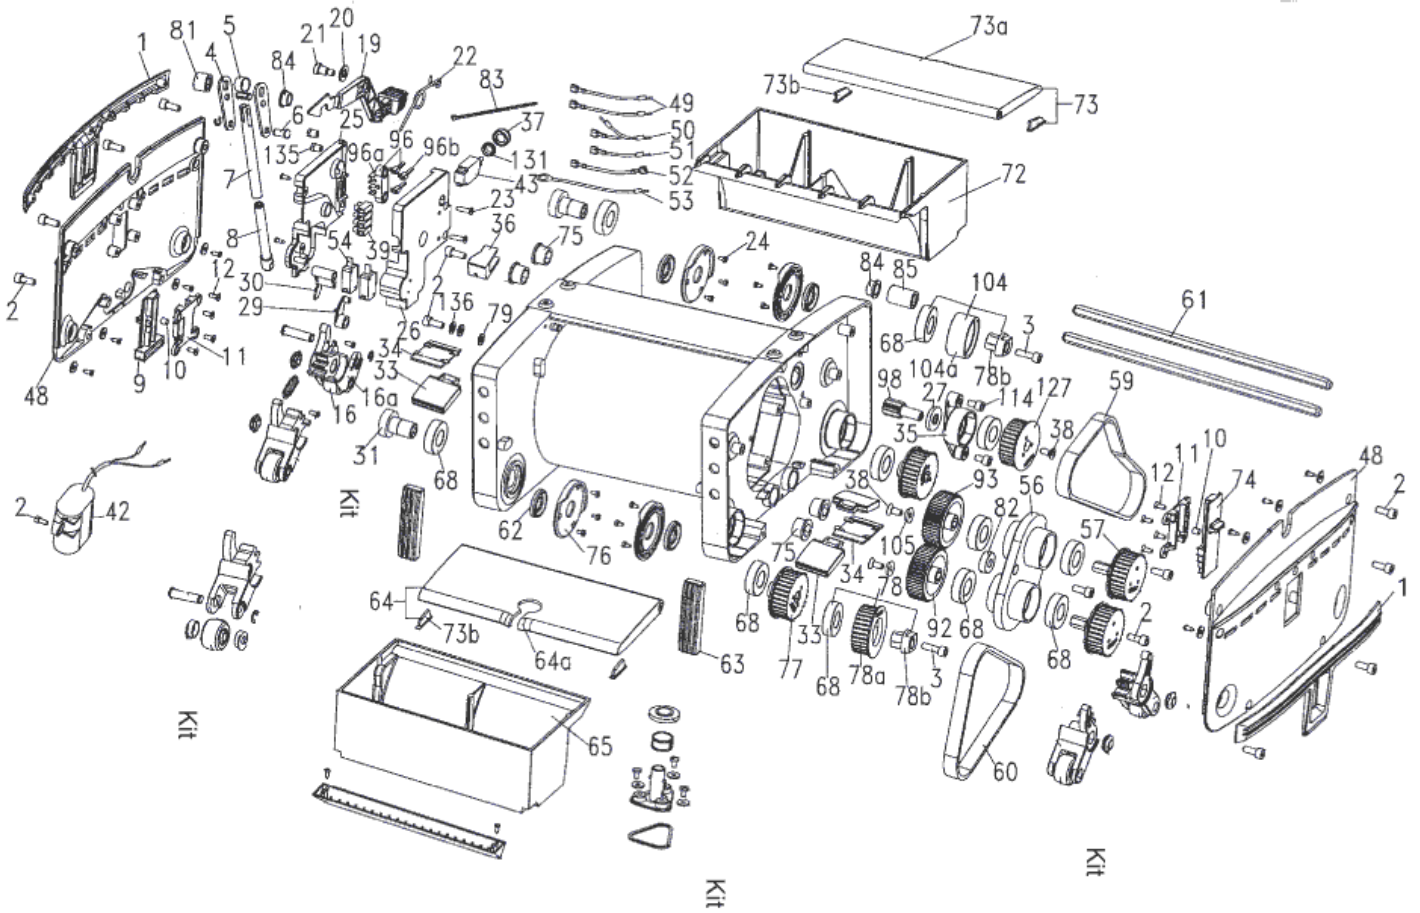

# Base part 1

CA 330

15-02-2015

Part List ID

E0632

4

Pos	Part no.	Qty	Description
1	55900156	2	BUMPER. CA 240/330
2	55900144	14	ALLEN SCREW M6X15. CA 240
3	55900005	4	ALLEN SCREW M6X20. CA 240
4	55900163	2	LEVER. CA 240/330
5	55900257	1	BUSH. CA 240/330
6	55900153	1	CLEVIS PIN. CA 240/330
7	55900186	1	LINK GUIDE. CA 240/330
8	55900159	1	LINK. CA 240/330
9	55900033	1	TRANSPORT SLIDER.CA 240/
10	55900035	2	PIN. CA 240/330
11	55900025	2	SLIDER HOUSING.CA 240/330
12	55900258	8	CSK SCREW-M4X10.CA 240/
16	55900070	1	LEVER ASSY. CA 240/330
19	55900259	1	PEDAL. CA 240/330
20	55900008	1	WASHER-8.4X16X1.6. CA 240
21	55900123	3	STUB HANDLEBAR. CA 240/330
22	55900260	1	SPRING-PEDAL. CA 240/330
23	55900261	2	CSK SCREW-M5X25. CA 240
24	55900001	12	CRPH SCREW M3X6. CA 240
25	55900262	1	INSULATION TOP.CA 240/330
26	55900263	1	INSULATION BOTTOM
27	55900264	1	SEAL. CA 240/330
29	55900266	1	LEVER SWITCH. CA 240/330
30	55900265	1	LEVER SWITCH ACT.
31	55900155	2	BUSH. CA 240/330
33	55900267	3	SHIELD. CA 240/330
34	55900040	2	SHIELD. CA 240/330
35	55900268	1	HOUSING SPROCKET.
36	55900188	1	STOPPER. CA 240/330
37	55900048	1	CAP. CA 240/330
38	55900143	7	CSK SCREW M6X14.
39	55900269	1	CONNECTOR. CA 240/330
40	55900270	1	DUMMY. CA 240/330
41	55900059	1	MOTOR. CA 330
42	55900272	1	CAPACITOR. CA 240/330
43	55900056	1	CIRCUIT BREAKER. CA 240/
44	55900273	1	POWER CORD EURO. CA 240/
44	55900299	1	POWER CORD UK. CA 240/330
45	55900300	1	IDLE HOUSING. CA 330
46	55900301	1	BRIDGE. CA 330
47	55900302	1	DRIVE HOUSING. CA 330
48	55900277	2	COVER. CA 240/330
49	55900278	2	CABLE. CA 240/330