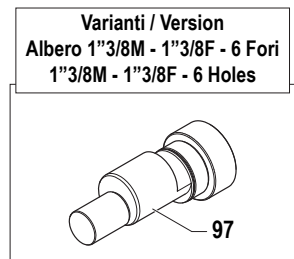

# APS Series

Pompe a Membrana - Diaphragm Pumps

APS 51 - APS 61 - APS 71

550 RPM

Pompa Base  
Standard Pump

Albero Passante 1 1/8 M-M  
1 1/8 M-M Throughshaft