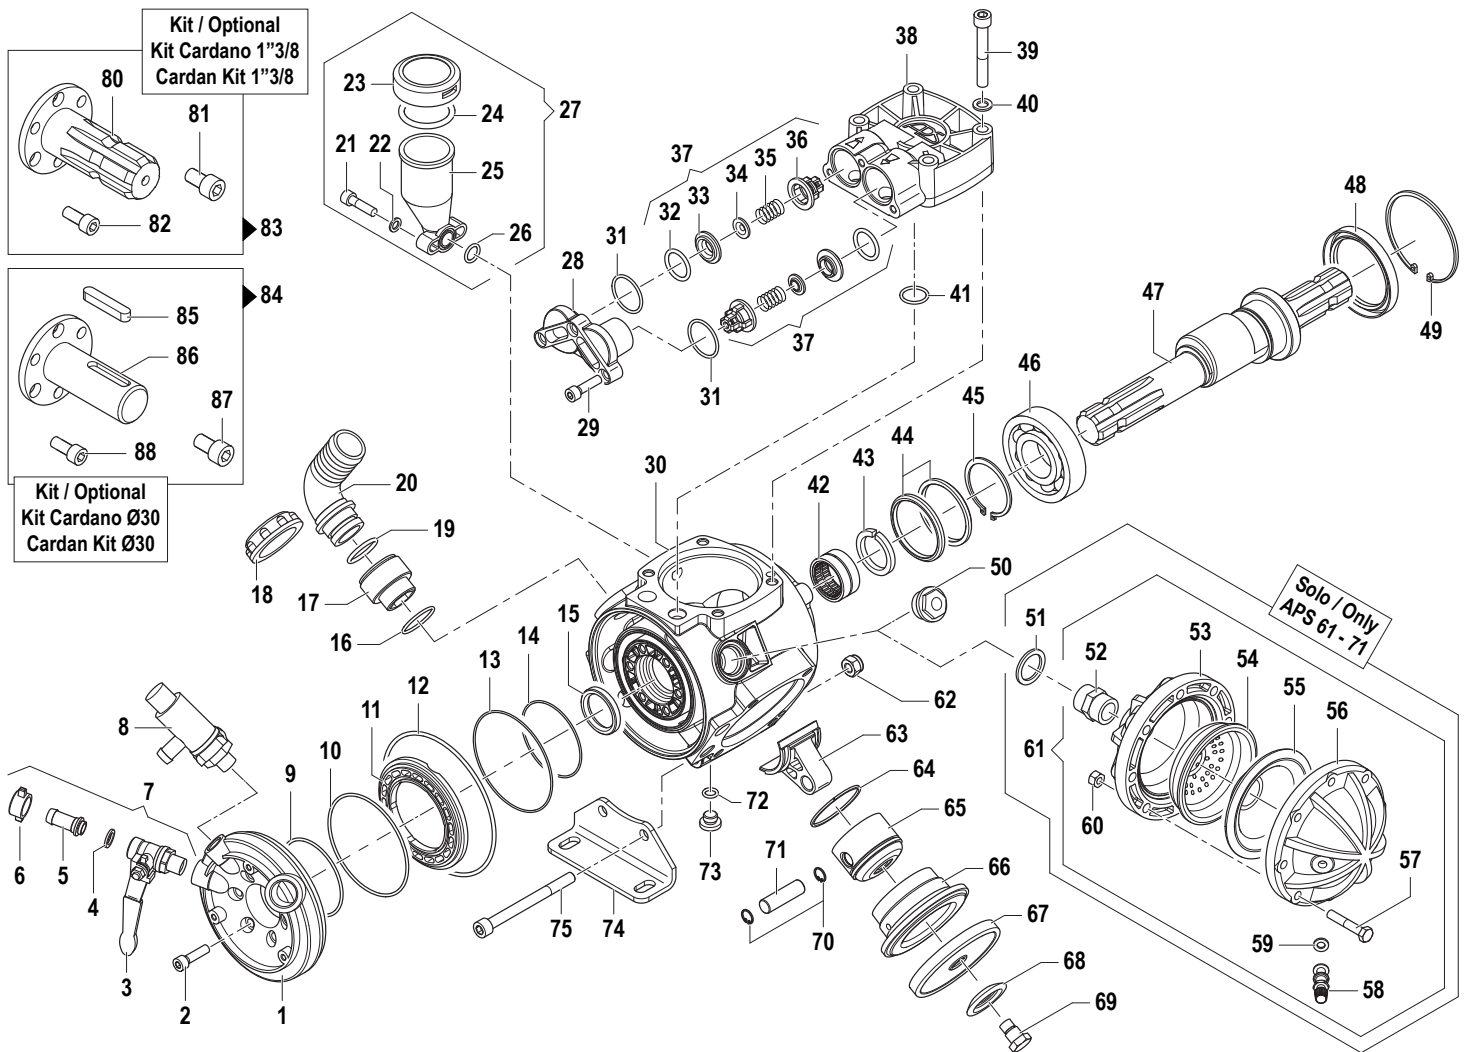

# APS Series

Pompe a Membrana - Diaphragm Pumps

APS 51 - APS 61 - APS 71

550 RPM

Pompa Base  
Standard Pump

Albero Passante 1 1/8 M-M  
1 1/8 M-M Throughshaft