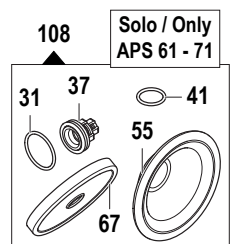

# APS Series

Pompe a Membrana - Diaphragm Pumps

APS 51 - APS 61 - APS 71

550 RPM

Pompa Base  
Standard Pump

Albero Passante 1 1/8 M-M  
1 1/8 M-M Throughshaft