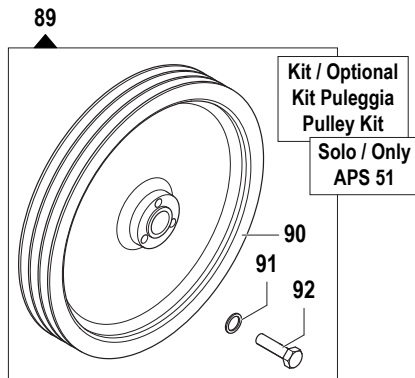

# APS Series

Pompe a Membrana - Diaphragm Pumps

APS 51 - APS 61 - APS 71

550 RPM

Pompa Base  
Standard Pump

Albero Passante 1 1/8 M-M  
1 1/8 M-M Throughshaft