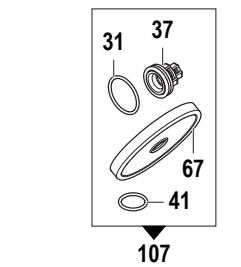

# APS Series

Pompe a Membrana - Diaphragm Pumps

APS 51 - APS 61 - APS 71

550 RPM

Pompa Base  
Standard Pump

Albero Passante 1 1/8 M-M  
1 1/8 M-M Throughshaft