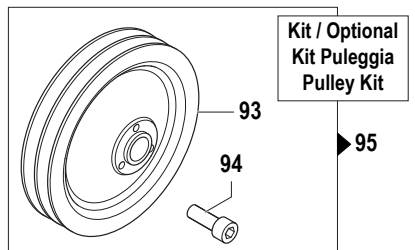

# APS Series

Pompe a Membrana - Diaphragm Pumps

APS 51 - APS 61 - APS 71

550 RPM

Pompa Base  
Standard Pump

Albero Passante 1 1/8 M-M  
1 1/8 M-M Throughshaft